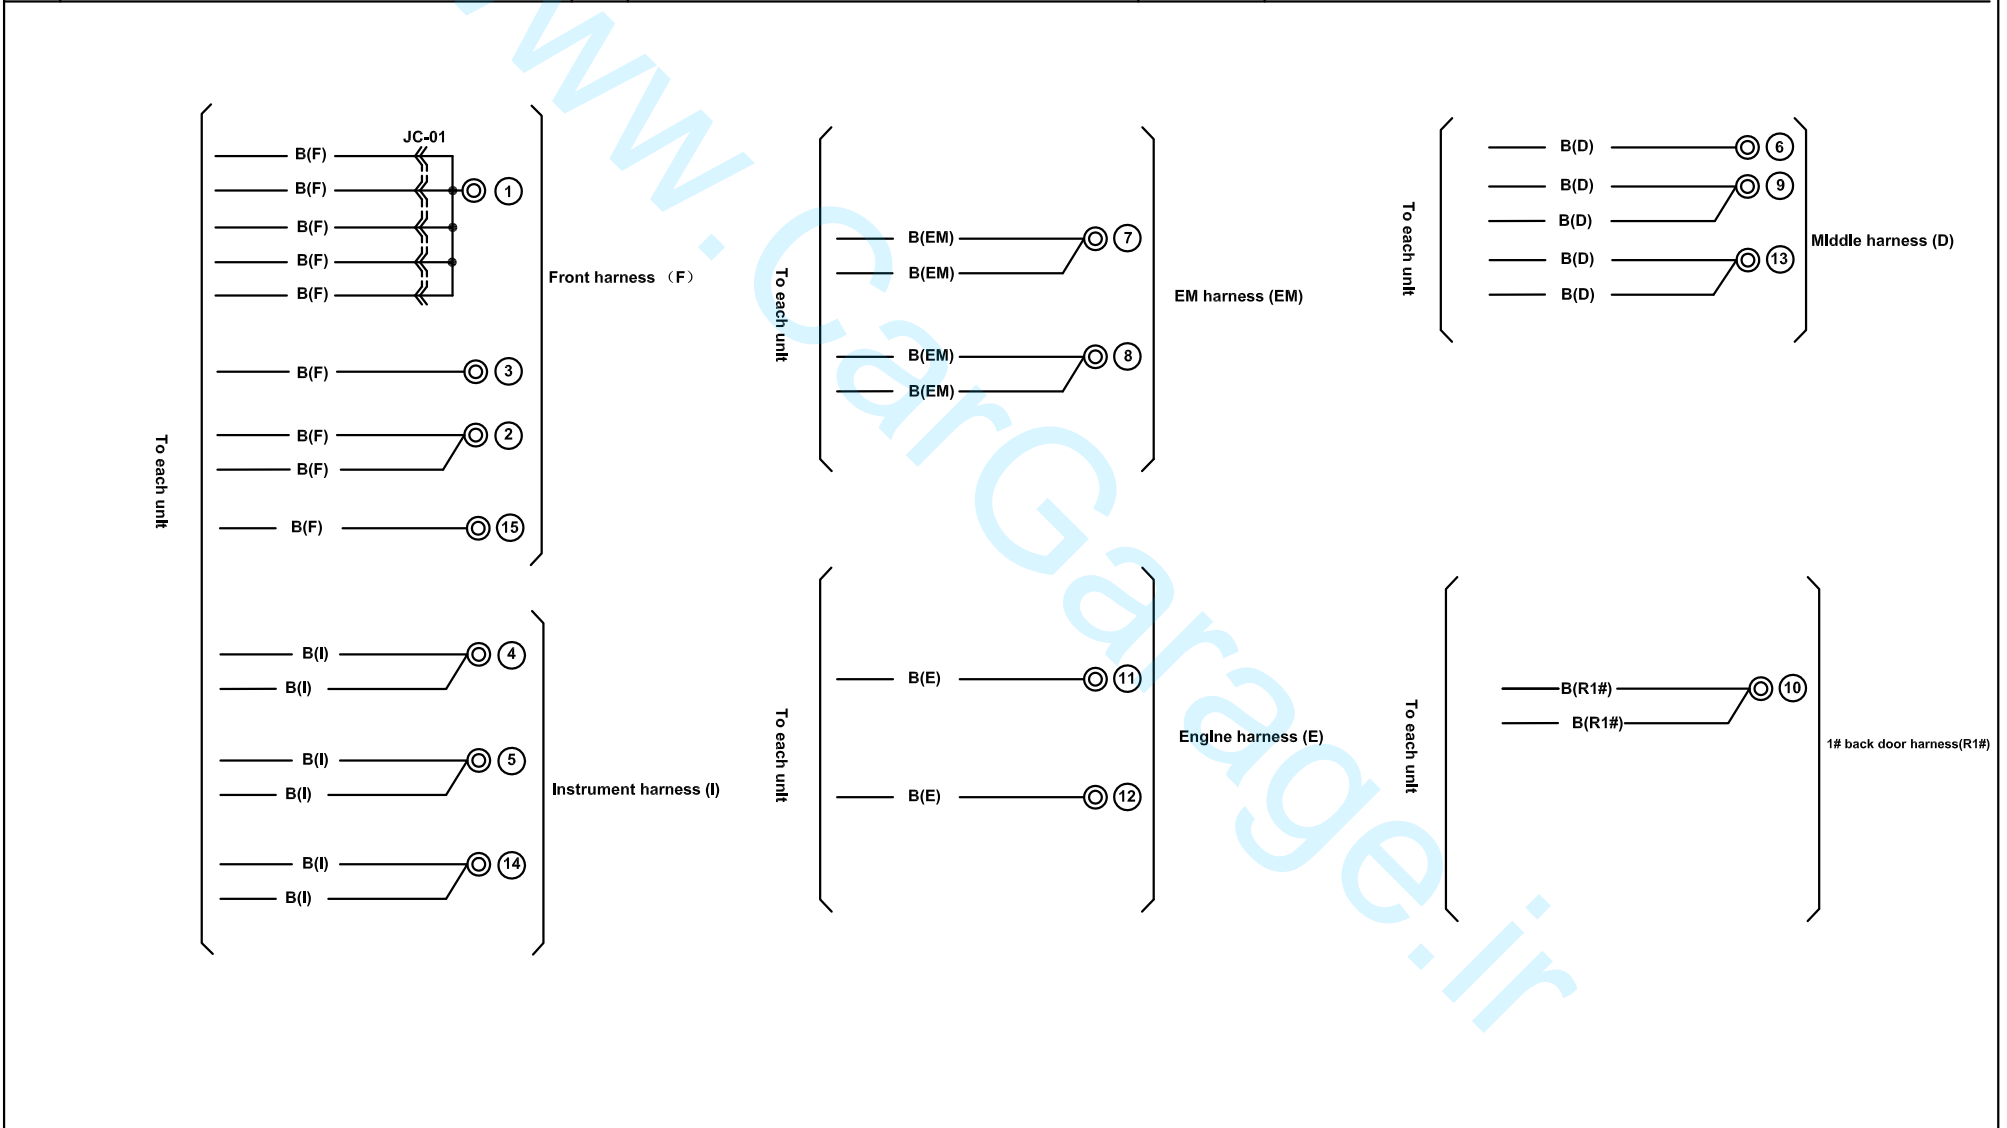

کد رنگ سیم ها

Color	Code	Color	Code
Black	B	Light Green	LG
Brown	BR	Orange	O
Dark blue	DL	Pink	P
Dark Green	DG	Red	R
Gray	GR	Sky Blue	SB
Green	G	Violet	V
Light blue	LB	White	W
Blue	L	Yellow	Y

## نماد

Name	Symbol	Name	Symbol
Front harness	F 	Grounding harness	EA
Engjne harness	E 	Interior harness	IN
EM harness	EM	Reversing radar harness	RA
Middle harness	D 	2# Back door harness	R2#
Rear harness	R 	1# Back door harness	R1#
Front left door harness	DR1		
Front right door harness	DR2		
Rear left door harness	DR3		
Rear right door harness	DR4		
Instrument harness	I		

Left exterior rearview mirror      Right exterior rearview mirror      Left exterior rearview mirror      Right exterior rearview mirror

**L-01** Integrated switch (I) & with start-stop system

S	Q	O	M	K	I	G	E	C	A
R/B	LG	LG/B	L/W	L	L/O	L/B	V	R/G	R/Y
B	P	G/B	* & P/L	W	*	*	*	*	B
T	R	P	N	L	J	H	F	D	B

**F1-03** Left exterior rearview mirror (DR1)

A	*	Y/L	W/G	R/Y	R/G	I
B	*	L	L/W	L/B	B	J

**F1-04** Left exterior rearview mirror (DR2)

A	*	Y/B	W/G	R/Y	R/G	I
B	*	L/O	L/W	V	B	J

Harness mark:  (F)  (E)  (D)  (R)