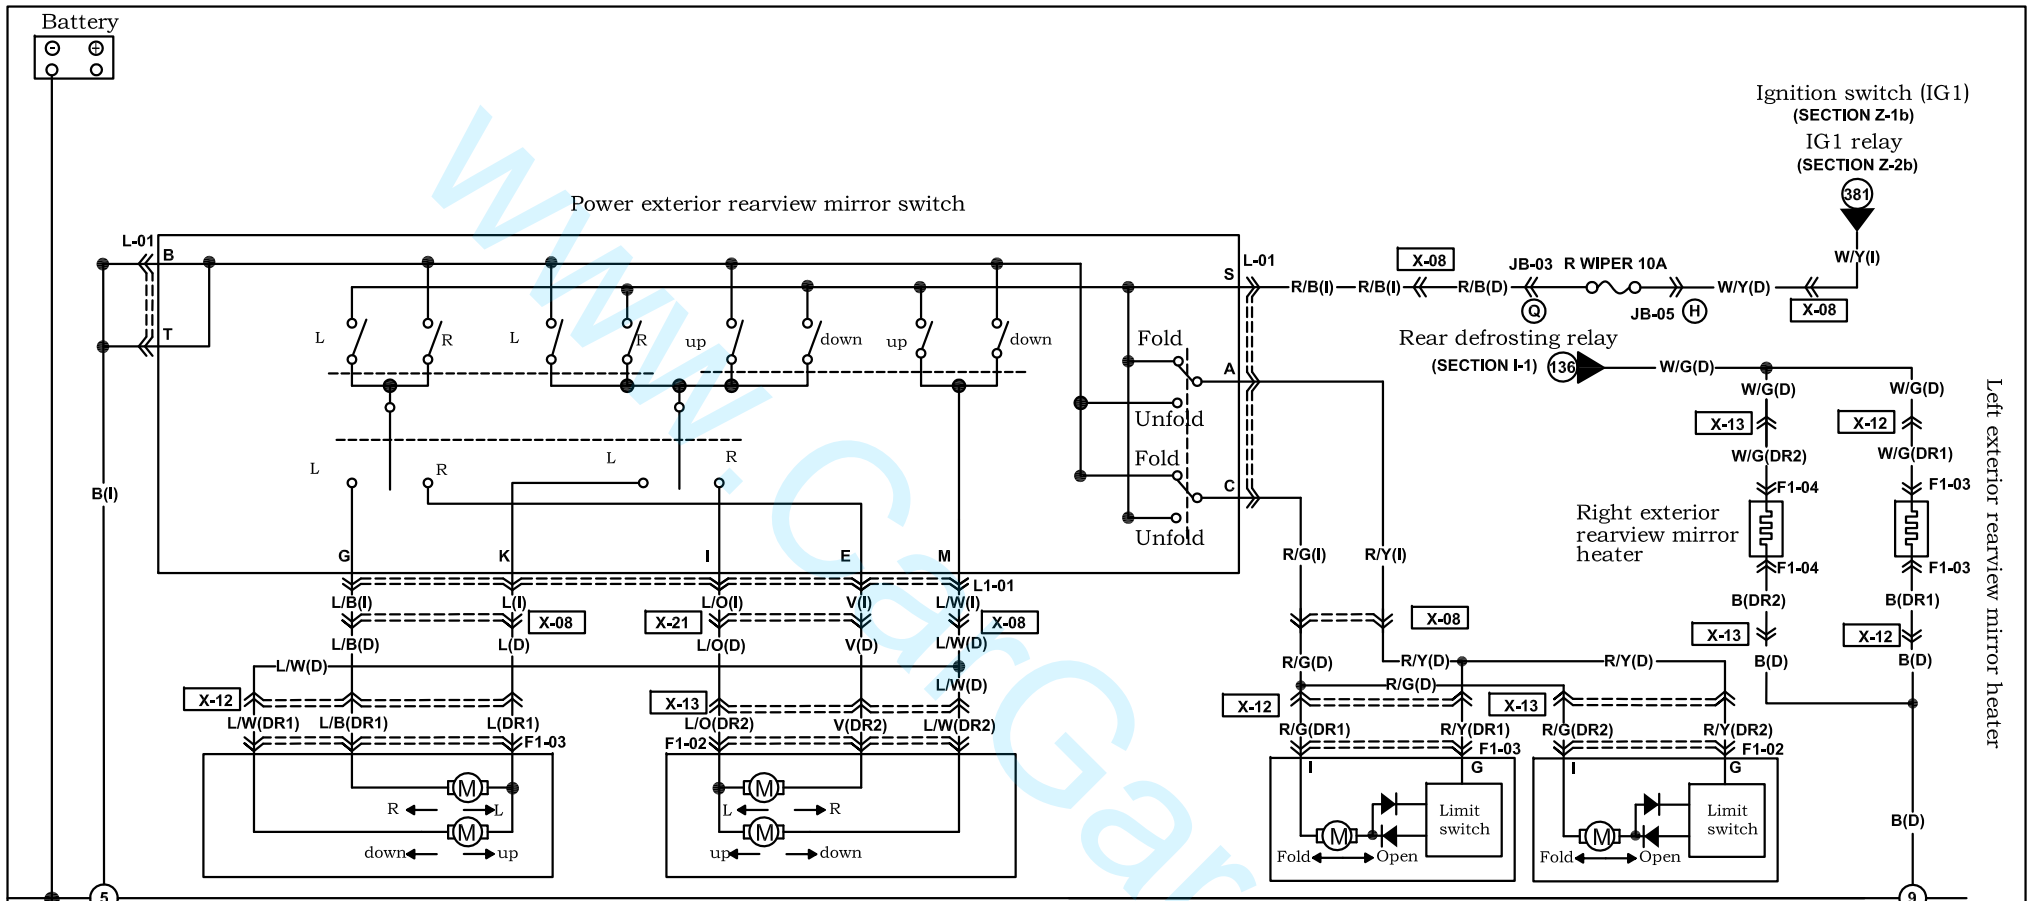

## نماد

Name	Symbol	Name	Symbol
Front harness	F 	Grounding harness	EA
Engjne harness	E 	Interior harness	IN
EM harness	EM	Reversing radar harness	RA
Middle harness	D 	2# Back door harness	R2#
Rear harness	R 	1# Back door harness	R1#
Front left door harness	DR1		
Front right door harness	DR2		
Rear left door harness	DR3		
Rear right door harness	DR4		
Instrument harness	I		

Left exterior rearview mirror      Right exterior rearview mirror      Left exterior rearview mirror      Right exterior rearview mirror

**L-01** Integrated switch (I) & with start-stop system

S	Q	O	M	K	I	G	E	C	A
R/B	LG	LG/B	L/W	L	L/O	L/B	V	R/G	R/Y
B	P	G/B	* & P/L	W	*	*	*	*	B
T	R	P	N	L	J	H	F	D	B

**F1-03** Left exterior rearview mirror (DR1)

A	*	Y/L	W/G	R/Y	R/G	I
B	*	L	L/W	L/B	B	J

**F1-04** Left exterior rearview mirror (DR2)

A	*	Y/B	W/G	R/Y	R/G	I
B	*	L/O	L/W	V	B	J

Harness mark:  (F)  (E)  (D)  (R)